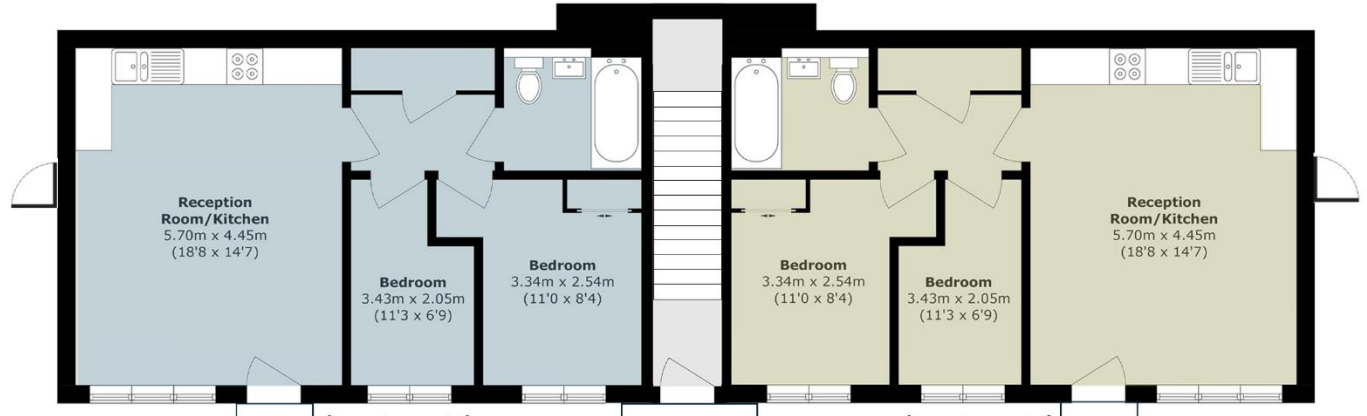

**Apartment 2  
First floor**

Total area (approx.): 69.9 sq. m (752.4 sq. ft)

**Apartment 3  
First floor**

Total area (approx.): 69.9 sq. m (752.4 sq. ft)

**Apartment 1  
Ground floor**

Total area (approx.): 69.9 sq. m (752.4 sq. ft)

**Apartment 4  
Ground floor**

Total area (approx.): 69.9 sq. m (752.4 sq. ft)

**House  
Ground Floor**

**House  
First Floor**

Total area (approx.): 83.3 sq. m (896.6 sq. ft)