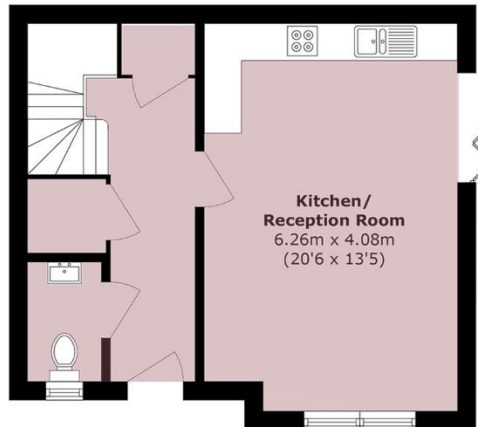

**Apartment 2  
First floor**

Total area (approx.): 69.9 sq. m (752.4 sq. ft)

**Apartment 3  
First floor**

Total area (approx.): 69.9 sq. m (752.4 sq. ft)

**Apartment 1  
Ground floor**

Total area (approx.): 69.9 sq. m (752.4 sq. ft)

**Apartment 4  
Ground floor**

Total area (approx.): 69.9 sq. m (752.4 sq. ft)

**House  
Ground Floor**

**House  
First Floor**

Total area (approx.): 83.3 sq. m (896.6 sq. ft)